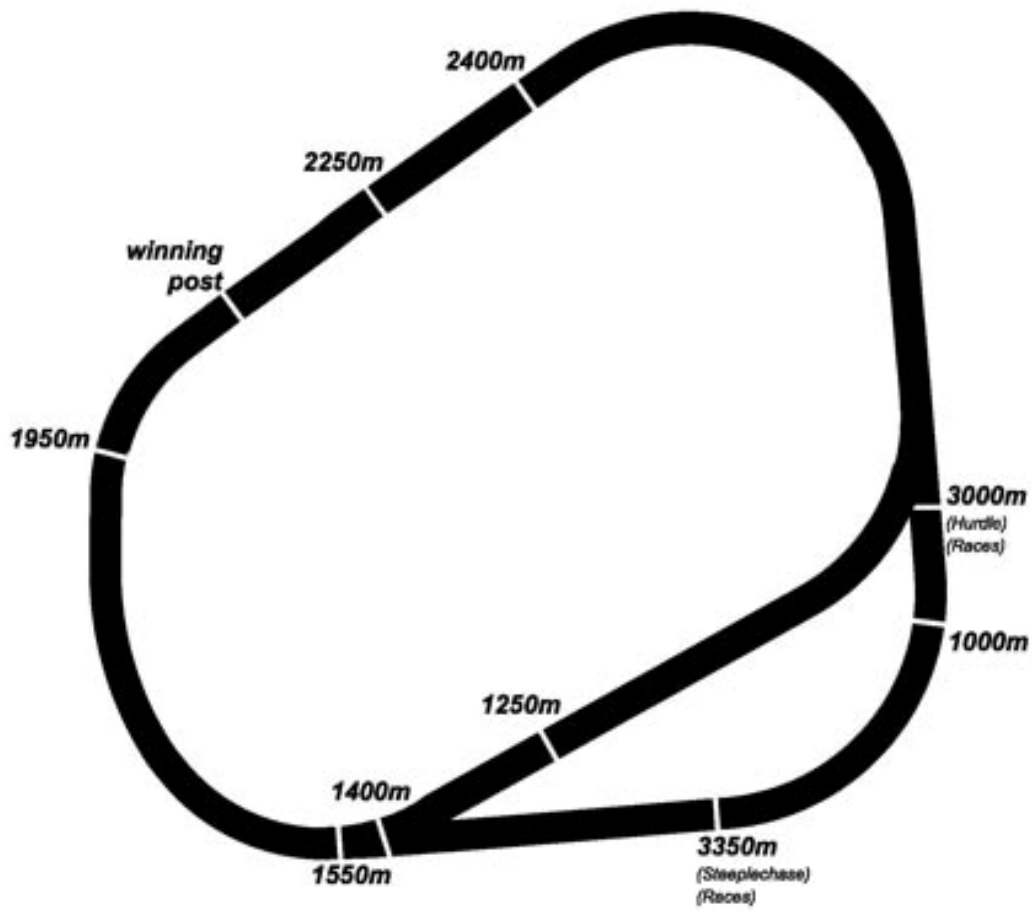

Morphettville Parks Track ...

Circumference: 2100 metres
Length of Straight: 320 metres
Width of Track: 25 metres